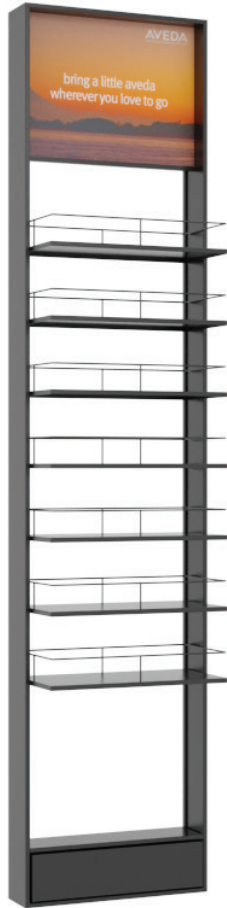

AVEDA TRAVEL TOWERS

**Wall-mounted
Travel Tower**

- Holds approx. 385 travel-size products

Dimensions
16" w x 75" h x 8" d

**Double-sided
Travel Tower**

- Holds approx. 770 travel-size products

Dimensions
22" w x 72" h x 20" d

**Double-sided
Travel Tower
with Bunk**

- Holds approx. 770 travel-size products
- Plyboo storage bunk

Color options
Chocolate plyboo,
Amber plyboo, White
metal or custom

Dimensions
22" w x 72" h x 20" d

Mini Travel Tower

- Holds approx. 144 travel-size products
- Countertop display with rotating base

Dimensions
9.75" w x 30" h x 9.75" d