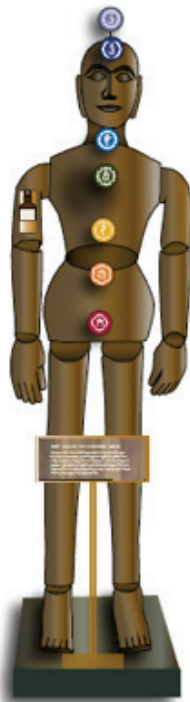

AVEDA RETAIL TOWERS

- Convert into a Chakra tower or use to display any other Aveda product
- Available as a wall mounted display or a double-sided freestanding display with bunk
- Powder-coated bronze finish
- Chocolate plyboo bunk available as a custom order
- Collateral not included

Dimensions

Wall Mount
 72”h x 18”w x 9.152”d

Double-Sided with Bunk
 73”h x 18”w x 14.3”d

For more information about how to order the Chakra Sensory Journey, please contact your SDP or the Aveda North American Applied Marketing team.