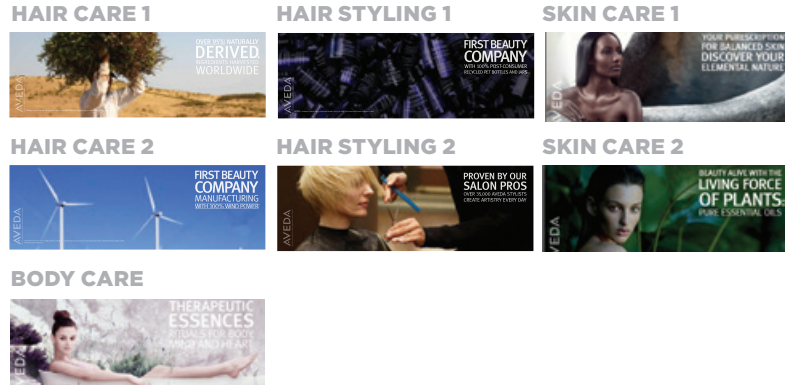

## AVEDA DOMAIN SIGN SYSTEMS

*Domain signs, wayfinders & domain channels*

This three part system is easy to set up and may be mounted against the wall or on top of your shelving units.

**SMALL SYSTEM INCLUDES THE FOLLOWING 7 DOMAIN SIGNS:**

# AVEDA DOMAIN SIGN SYSTEMS

*Domain signs, wayfinders & domain channels*

**LARGE SYSTEM**

- **10 Domain Signs**  
2 Hair Care, 2 Hair Styling, 2 Skin Care, 1 Body care, 1 Pure-fume, 1 Men's, 1 Invati
- **11 Wayfinders**  
2 Hair Care, 2 Hair Styling, 2 Skin Care, 1 Body Care, 1 Pure-fume, 1 Men's, 1 Lifestyle, 1 Holiday
- **10 Domain Channels**
- Domain signs made from Enviroboard (10% PCW and FSC certified fibres)
- Wayfinders made from translucent resin, 40% recycled materials
- Domain Channels made from 70% recycled aluminum  
Option for wall mount or adhesive bottom mount

**SMALL SYSTEM**

- **7 Domain Signs**  
2 Hair Care, 2 Hair Styling, 2 Skin Care, 1 Body Care
- **8 Wayfinders**  
2 Hair Care, 2 Hair Styling, 2 Skin Care, 1 Body Care, 1 Holiday
- **7 Domain Channels**
- Domain signs made from Enviroboard (10% PCW and FSC certified fibres)
- Wayfinders made from translucent resin, 40% recycled materials
- Domain Channels made from 70% recycled aluminum  
Option for wall mount or adhesive bottom mount