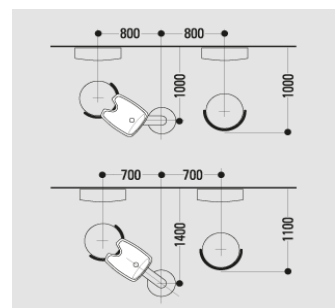

## COLONNE MONTY

MONTY rotating washing column on 360° dual articulated arm with inspection hatch for annual maintenance.

White ceramic bowl. Supplied water fittings. Water supply/Drainage system only through the floor.

Black or White structure