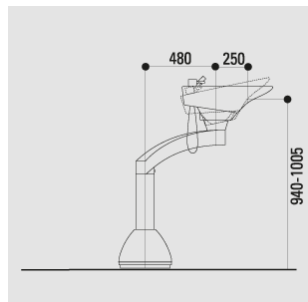

## COLONNE MONTY

MONTY rotating washing column on 360° dual articulated arm with inspection hatch for annual maintenance.

White ceramic bowl. Supplied water fittings. Water supply/Drainage system only through the floor.

Black or White structure