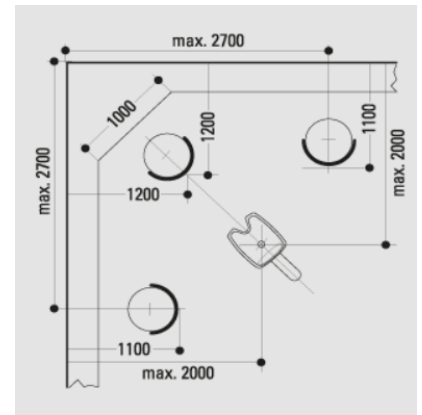

COLONNE SWITY

SWITY rotating washing column on 360° dual articulated arm with inspection hatch for annual maintenance. White ceramic bowl. Supplied water fittings. Water supply / Drainage system only through the floor

Black/White structure.

OPTION

- Black Bowl
- Available with a US vacuum breaker