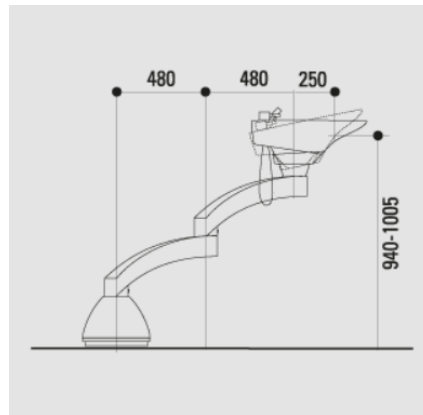

COLONNE SWITY

SWITY rotating washing column on 360° dual articulated arm with inspection hatch for annual maintenance. White ceramic bowl. Supplied water fittings. Water supply / Drainage system only through the floor

Black/White structure.

OPTION

- Black Bowl
- Available with a US vacuum breaker