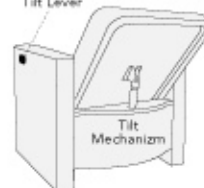

SPECIFICATIONS

OVERALL: 33" x 29" x 37.5"

SITTING AREA: 26" x 20" x 20"

ARM TO ARM: 33" (add 2" for flip-up shelves when folded down)

FLIP-UP SIDE SHELVES: 8" x 22"

FOOTPRINT: 32" x 22"

TUCKAWAY™ FOOT REST AND BATH adds 21" to overall depth

TUCKAWAY™ FOOT REST: 6.5" x 25.5" x 2"

OPENING FOR TUCKAWAY™: 26" x 12" x 22"

TUCKAWAY™ FOOT BATH: 26" x 15" to top of footrest

Pneumatic Tilt Lever

Tilt Mechanism

20° Tilt Back