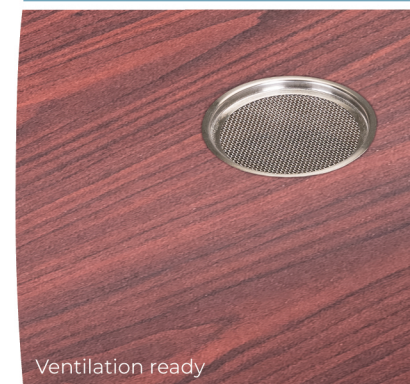

# LUMA™ NAILSPACE

BUILT-TO-ORDER - ACETONE PROOF - VENTILATION READY

The Luma™ Nailspace is a premium, built-to-order nail desk alternative from the USA; L·E·C's bespoke response to institutional looking nail desks sourced from Asia. Crafted from high quality hardwood, the Luma features acetone resistant laminate, a smoked tempered glass work surface and three (3) storage drawers. L·E·C's master craftsman build this highly functional nail-desk with ventilation ports and a hidden power port options, while a full spectrum LED task light makes manicure work easier. The Luma may be paired in a tandem configuration or ordered with Iceblock™ retail shelves.

Full spectrum LED task light

### Specifications

- Width: 48" (122 cm)
- Height: 30" (76 cm)
- Depth: 18" (46 cm)
- Leg Space: Height: 27" (69cm)  
Width: 28" (71 cm)

### Features

- Acetone resistant laminate
- Smoked tempered glass work-surface
- Full spectrum LED task light
- Three (3) storage drawers (left or right side configuration)